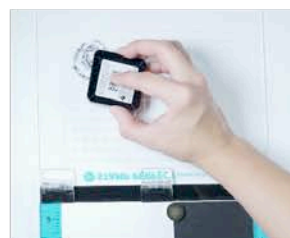

Stamping is now easier than ever with the Stamp Perfect stamp positioning tool! It allows you to precisely position your image and create perfect impressions every time you stamp. No more wasting time or money throwing away failed attempts. Simply re-stamp images that didn't transfer perfectly. Quickly and easily create identical cards and projects. Use with cling mounted rubber stamps or with clear stamps with the use of the foam mat provided.

Hinged design with grid and ruler guides and a magnetic backing allows you to align, center, layer and more!

LAYERING CLEAR STAMPS

STEP 4