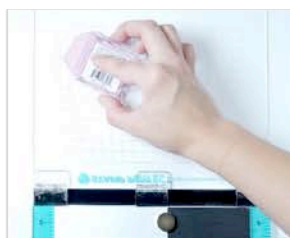

Stamping is now easier than ever with the Stamp Perfect stamp positioning tool! It allows you to precisely position your image and create perfect impressions every time you stamp. No more wasting time or money throwing away failed attempts. Simply re-stamp images that didn't transfer perfectly. Quickly and easily create identical cards and projects. Use with cling mounted rubber stamps or with clear stamps with the use of the foam mat provided.

Hinged design with grid and ruler guides and a magnetic backing allows you to align, center, layer and more!

LAYERING CLEAR STAMPS

STEP 2