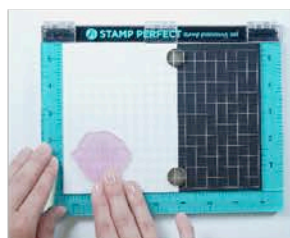

Stamping is now easier than ever with the Stamp Perfect stamp positioning tool! It allows you to precisely position your image and create perfect impressions every time you stamp. No more wasting time or money throwing away failed attempts. Simply re-stamp images that didn't transfer perfectly. Quickly and easily create identical cards and projects. Use with cling mounted rubber stamps or with clear stamps with the use of the foam mat provided.

Hinged design with grid and ruler guides and a magnetic backing allows you to align, center, layer and more!

LAYERING CLEAR STAMPS

STEP 3